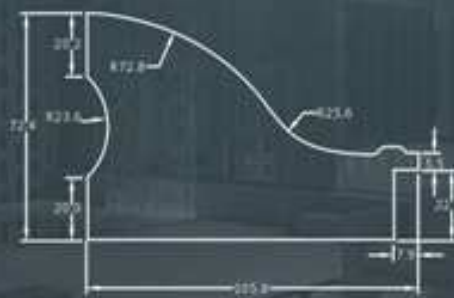

**WEST
DECOR**
Flawless Quality Lowest in Price

TRADITIONAL RANGE

LM-381

Product Code	Colour	Overall Size
LM-381	Gloss Black	33"X45"

West Décor UK