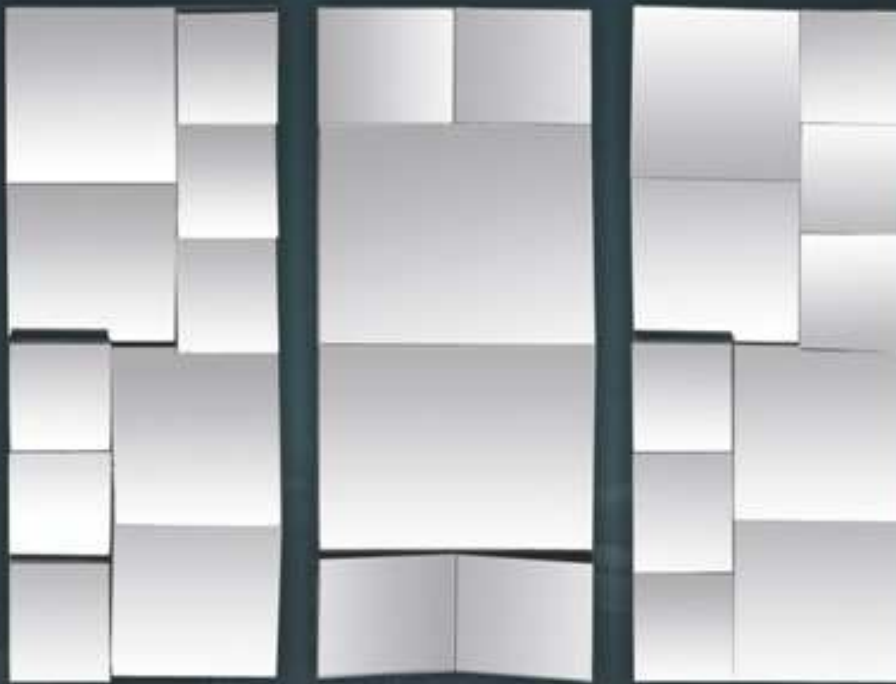

**WEST
DECOR**
Best in Quality Lowest in Price

ART DECO RANGE WD-WDH-3632

Product Code	Colour	Overall Size
WD-WDH-3632	Glass	36"X36"

West Décor UK