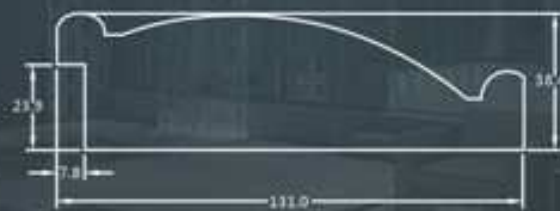

**WEST
DECOR™**
Finest in Quality Lowest in Price

TRADITIONAL RANGE

LM-385

Product Code	Colour	Overall Size
LM-385	Black	34"X46"

West Décor UK